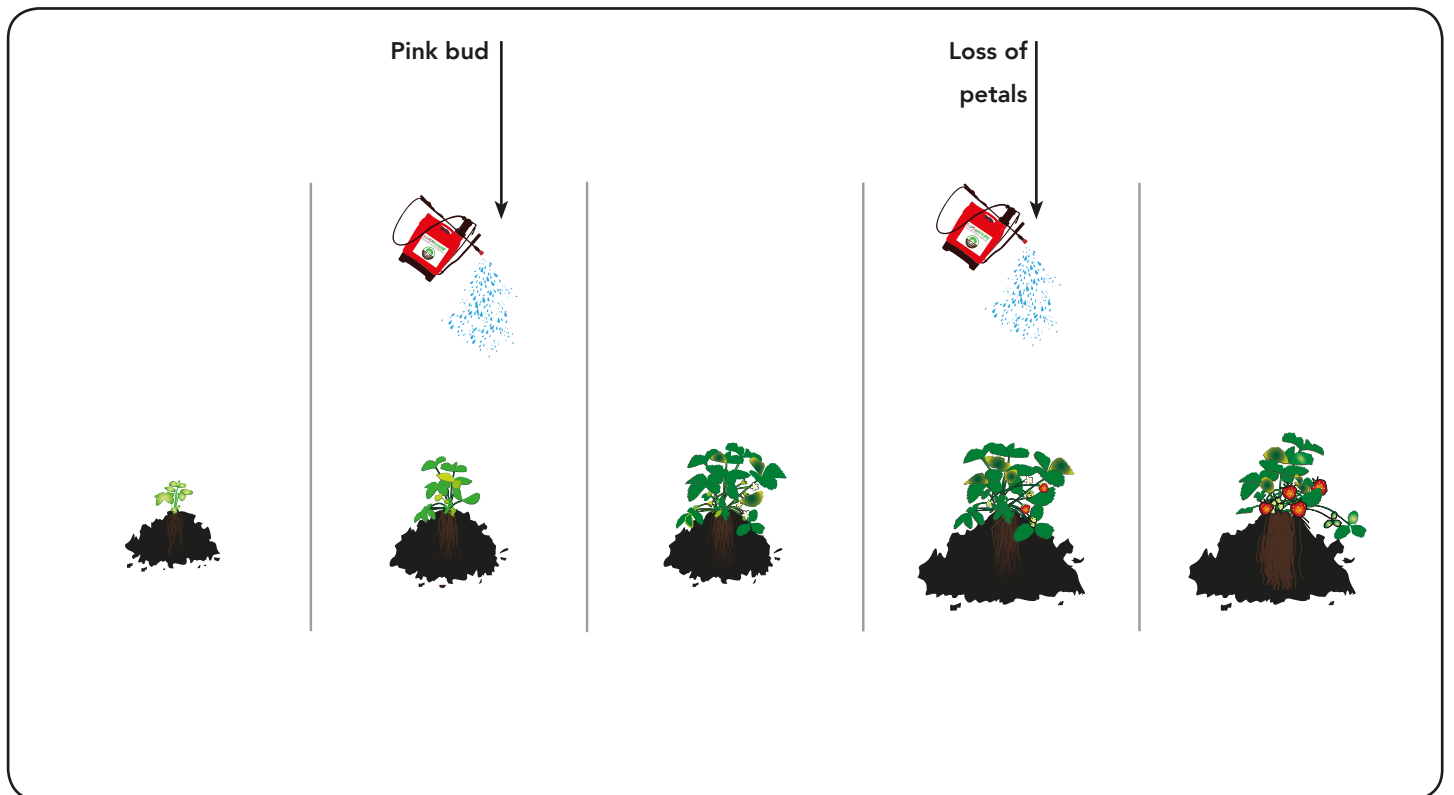

SUPERAUXINETM

natural plant nutrient supplement

directions for use

Citrus

Apply early in season
Apply 1 litre of
SUPERAUXINE with
sufficient water to
spray 1 hectare.

Monthly
Application

Monthly Application
Apply SUPERAUXINE
monthly until
last harvest.

Monthly Application
Until last harvest.

SUPERAUXINETM

natural plant nutrient supplement

directions for use

Strawberries

SUPERAUXINETM

natural plant nutrient supplement

directions for use