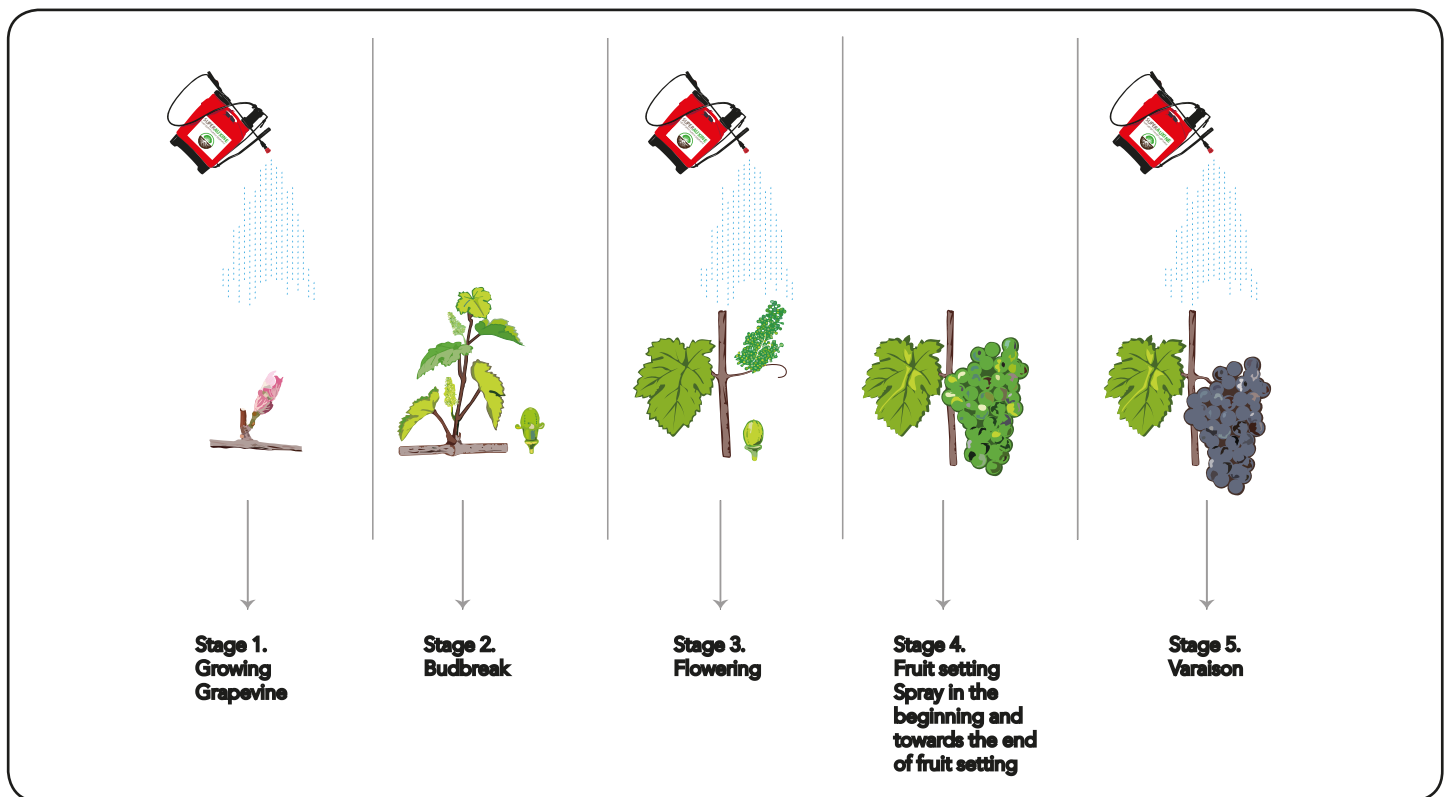

SUPERAUXINE^{TM}

natural plant nutrient supplement

directions for use

Grapes