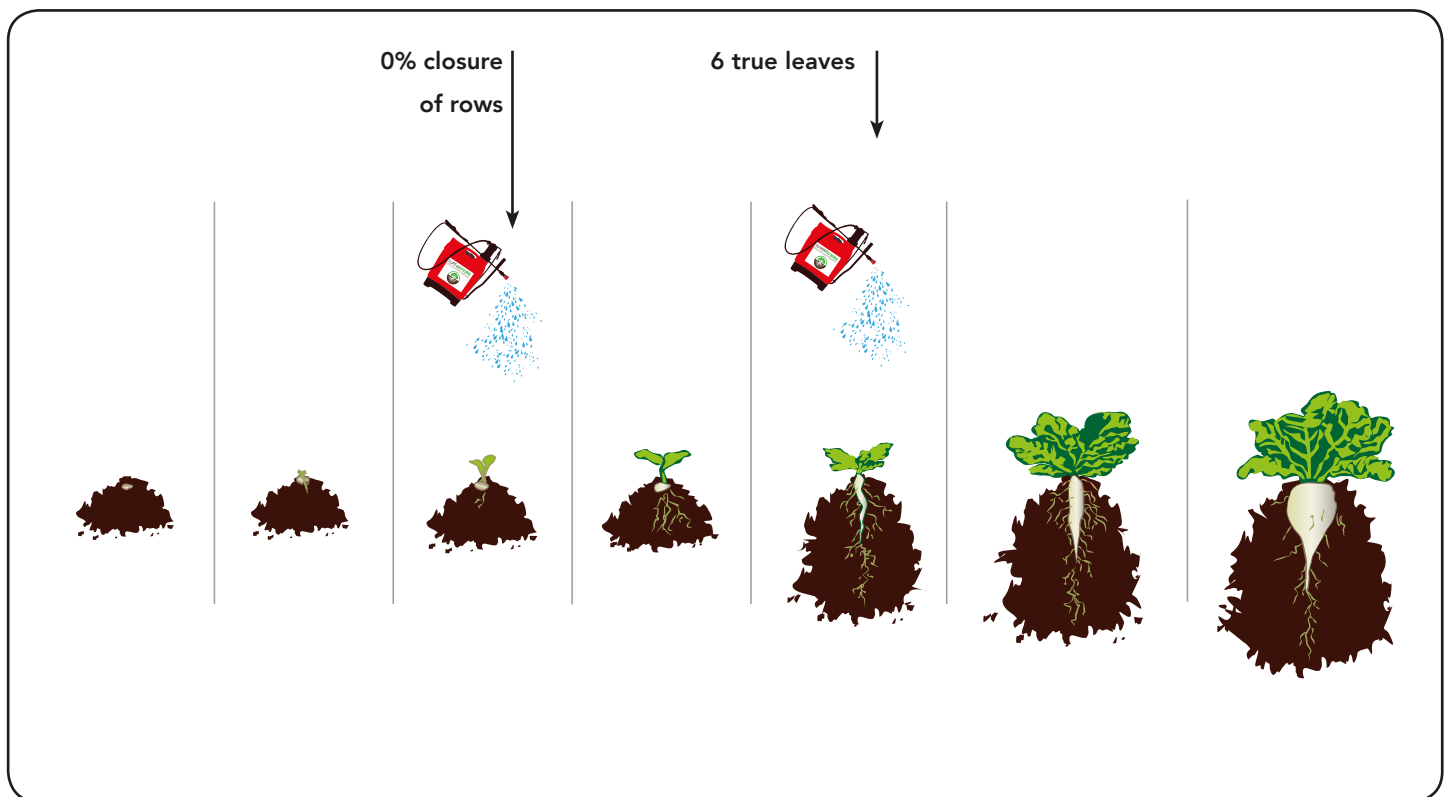

SUPERAUXINE^{TM}

natural plant nutrient supplement

directions for use

Sugarbeet