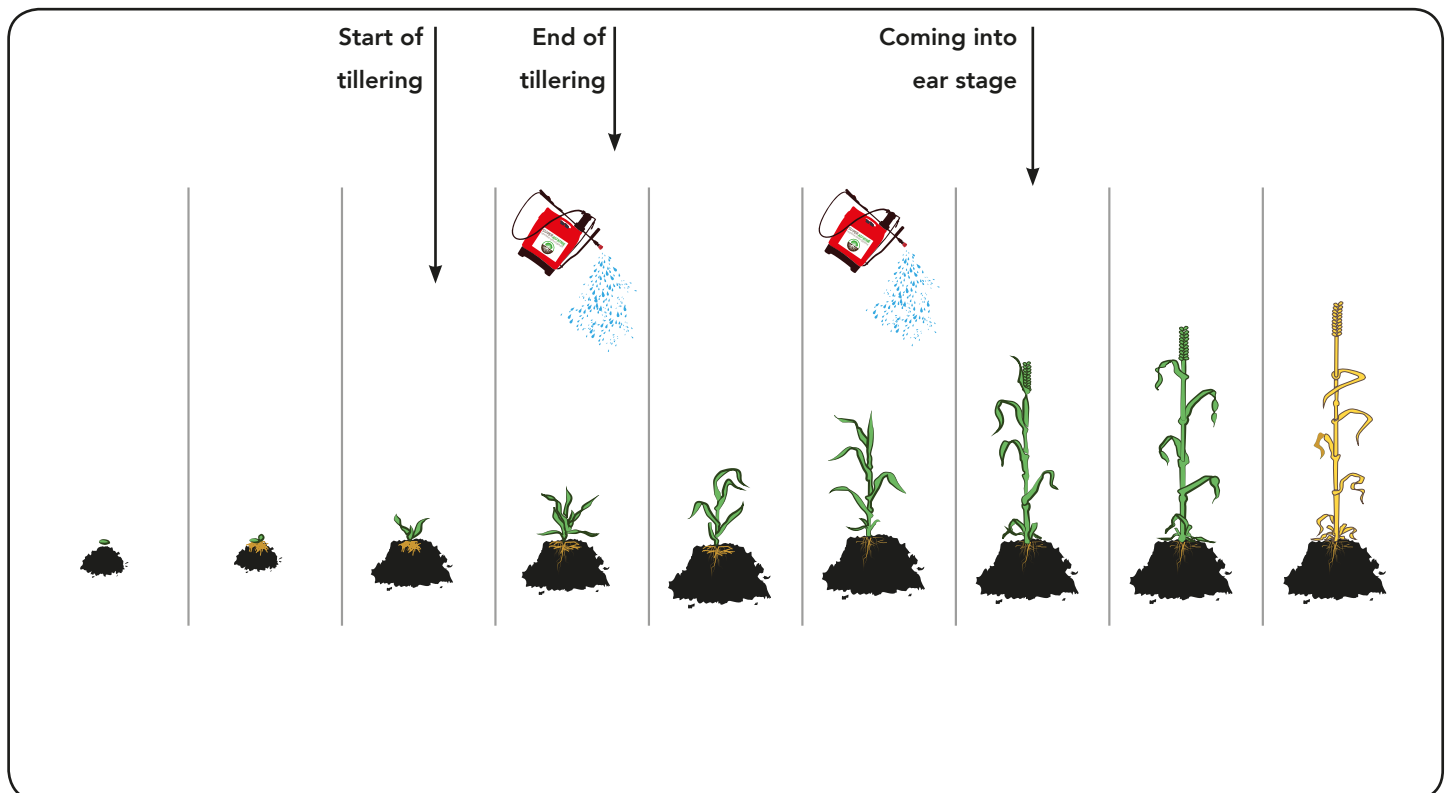

SUPERAUXINE^{TM}

natural plant nutrient supplement

directions for use

Wheat