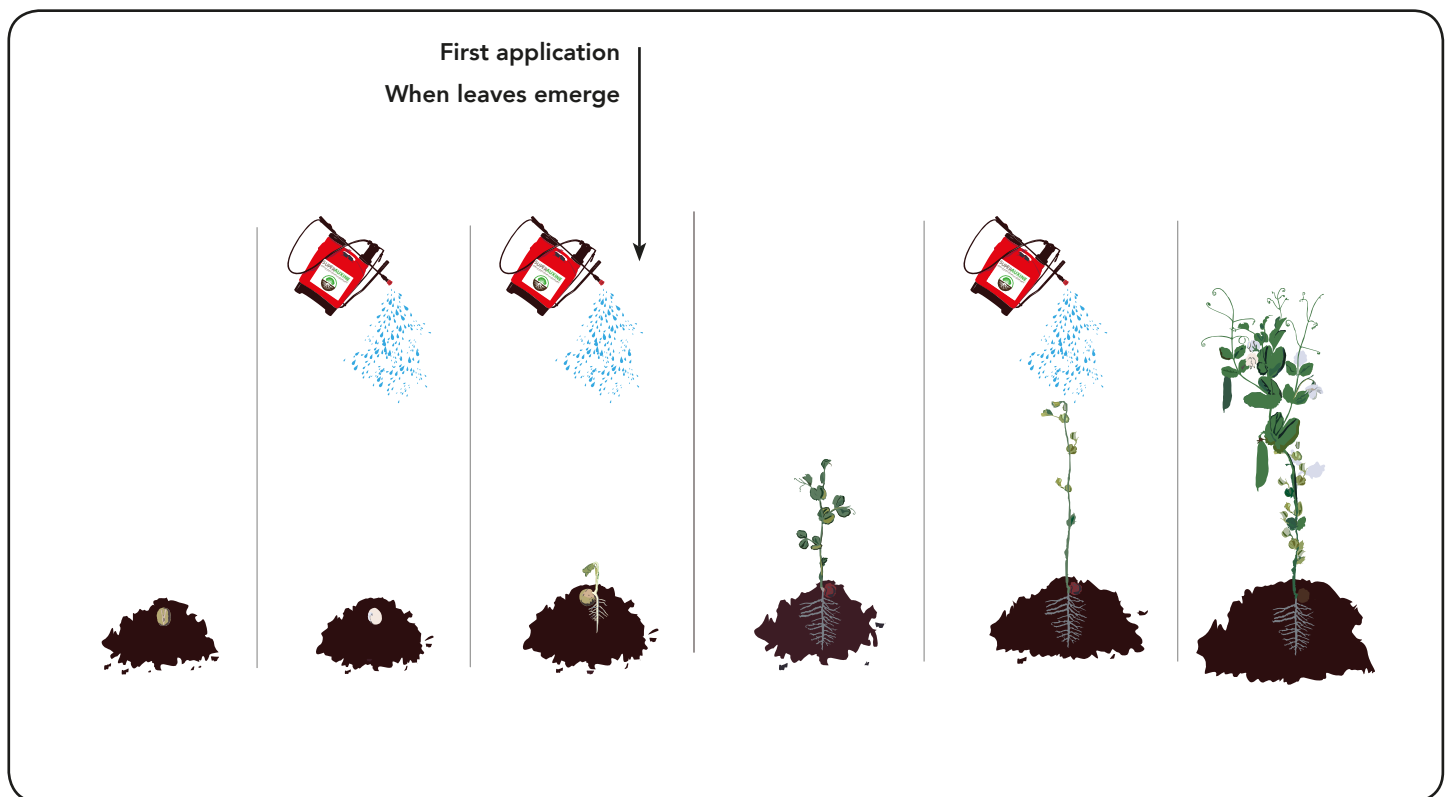

ITAC Amsterdam | Grote wade 64, 3439 NS Nieuwegein | +31 (0)30 737 05 08 | +31 (0)6 15 404 437

www.superauxine.com | info@superauxine.com