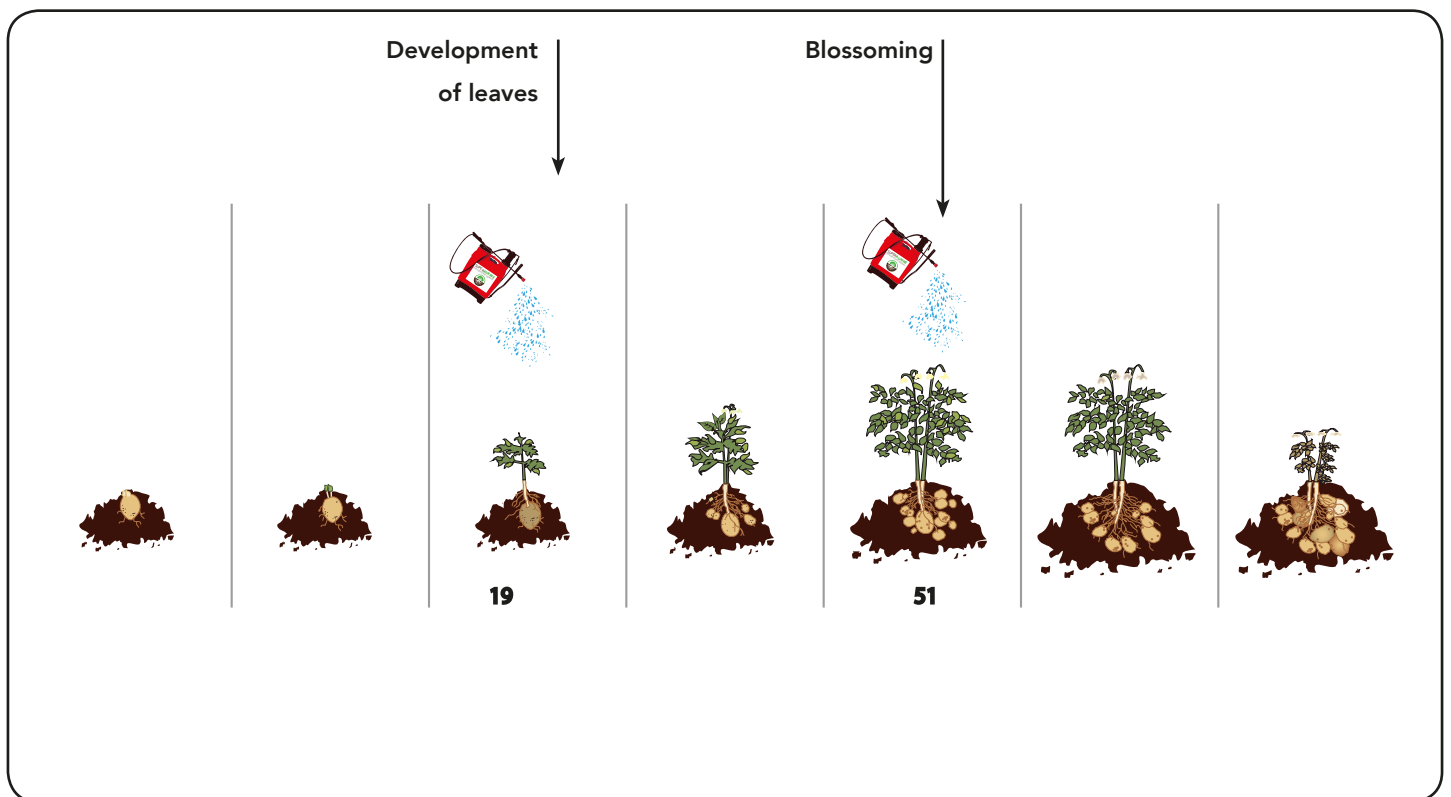

SUPERAUXINETM

natural plant nutrient supplement

directions for use

Sugarbeet

SUPERAUXINETM

natural plant nutrient supplement

directions for use

Potatoes

SUPERAUXINETM

natural plant nutrient supplement

directions for use

Citrus

Apply early in season
Apply 1 litre of
SUPERAUXINE with
sufficient water to
spray 1 hectare.

Monthly
Application

Monthly Application
Apply SUPERAUXINE
monthly until
last harvest.